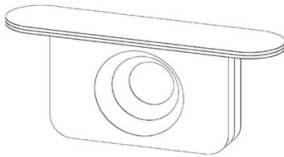

POI M

Tray, L23 x W11,5 CM
Colour: vermillion
Tray: powder-coated steel

65 €

Point of interest. A place for things you don't want to lose. The tray is made of powder-coated steel and comes with a serially numbered brass badge. Whether for keys, jewellery or important papers, the POI trays can be used for various things. Also available in pink, yellow, off-white, teal, light green, dark green, navy, whisky and black.

POI L

Tray, L34,5 x W23 CM
Colour: pink, yellow
Tray: powder-coated steel

80 €

Point of interest. A place for things you don't want to lose. The tray is made of powder-coated steel and comes with a serially numbered brass badge. Whether for keys, jewellery or important papers, the POI trays can be used for various things. Also available in vermillion, off-white, teal, light green, dark green, navy, whisky and black.

CREATED FOR THE ART LOUNGE BAD GASTEIN

PRICE INCL
19% VAT

MY AMY

Console, L185 x W45 x H80 CM
Colour: multi (yellow, pink, vermillion)
Material: powder-coated steel

3.900 €

On request, the console can be made in different colours.